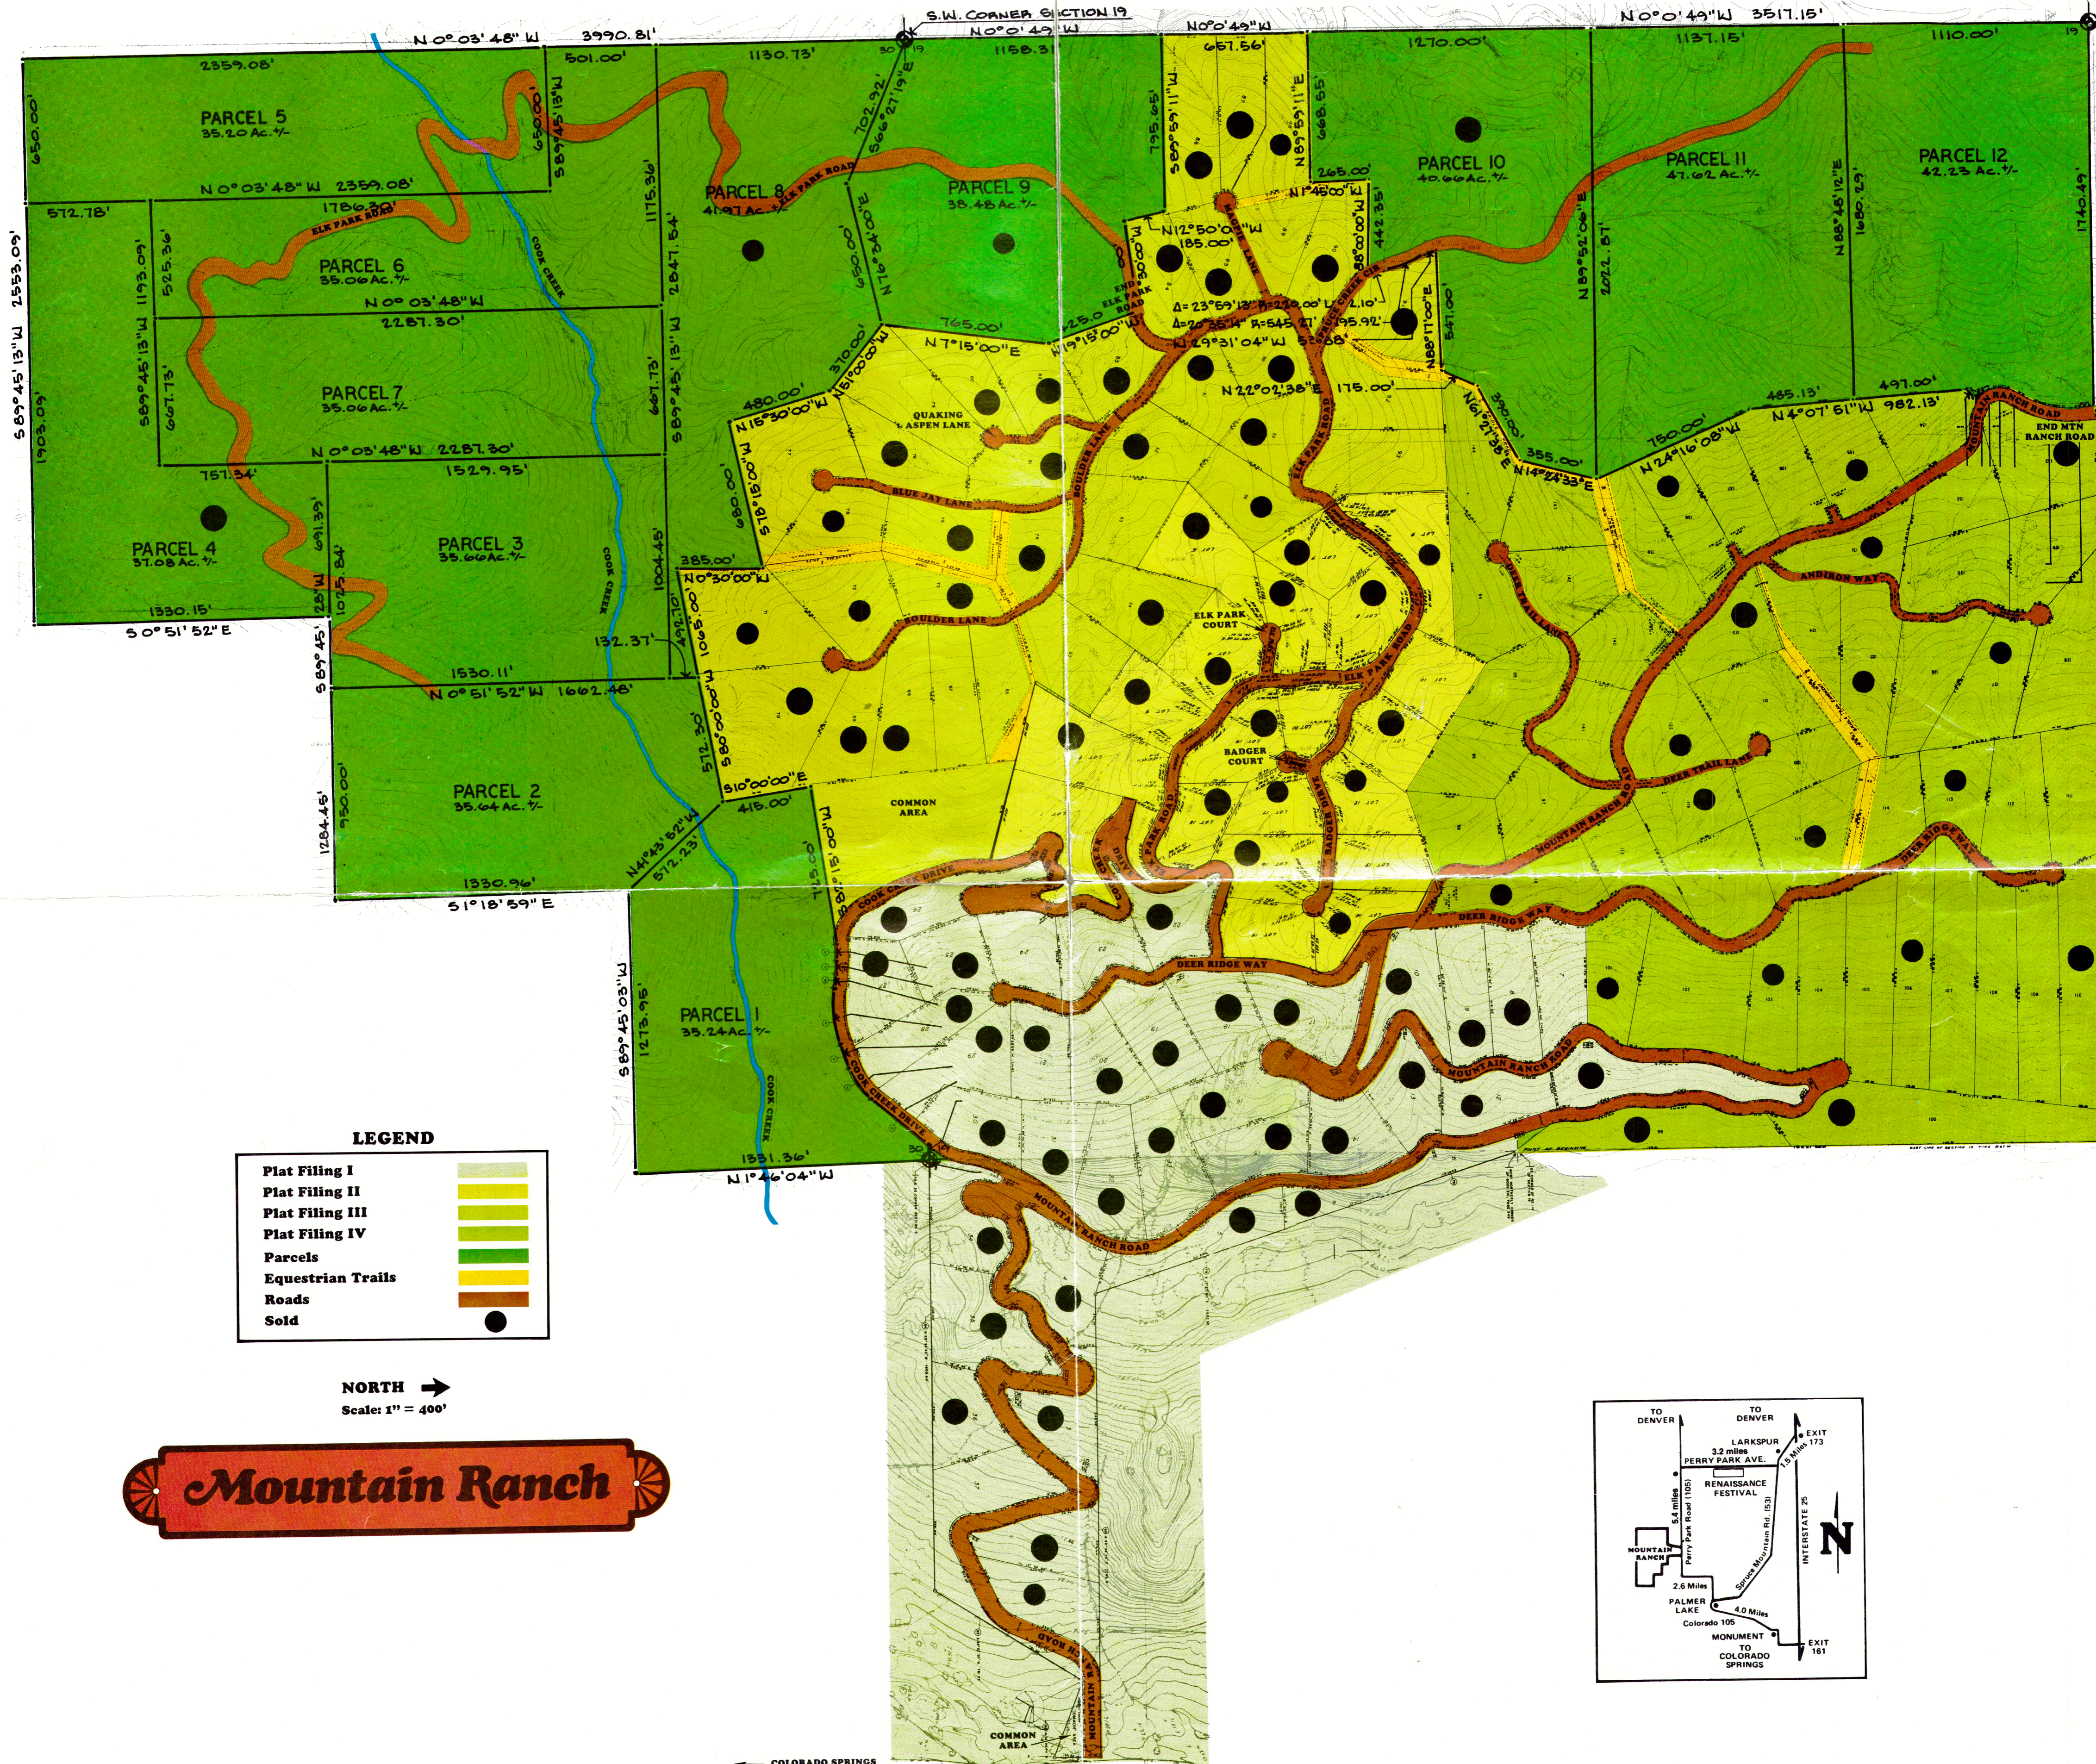

PIKE NATIONAL FOREST

LEGEND

Plat Filing I	
Plat Filing II	
Plat Filing III	
Plat Filing IV	
Parcels	
Equestrian Trails	
Roads	
Sold	

NORTH →  
Scale: 1" = 400'

← COLORADO SPRINGS

Perry Park Road

→ DENVER